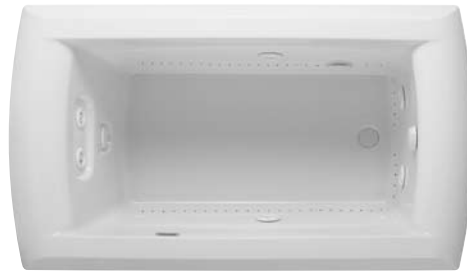

# LUXEAIR 34 MOTIF

AQUATIC

**LUXEAIR SERIES** MODEL # AI34LUX7236 / AI29AIR7236TO (Tub Only)

**Rough-In Plumbing Measurements**

### GENERAL SPECIFICATIONS:

Tub Size	73" x 36 1/2" x 25"
	185 cm x 93.3 cm x 63.5 cm
Bathing Well	46" long
	20" wide
	23" interior depth
Maximum Water Depth	17"
Shipping Weight	250 lbs. / 113 kg
Tub Weight Filled	933 lbs. / 423 kg
Tub Only Weight	106 lbs. / 48 kg
Weight w/Equipment	175 lbs. / 79 kg
Gallons to Overflow	91 gal. / 344 L
Gallons to Operate	72 gal. / 273 L

### STANDARD EQUIPMENT:

- 7 Hydrotherapy Jets including:**
- 4 Full Size Pressure-Flo Hydrotherapy Jets
  - 2 StressEaz Neck & Shoulder Therapy Jets
  - 1 Recessed Rotary Massage Jet
- Air Bath System:**
- 55 Air Jets
  - 1 HP Variable Speed Air Blower with 20-Minute Timer
  - Electronic Control Panel
  - 3 Massage Settings: Constant, Wave and Pulse
  - Automatic Purge and Dry Cycle
  - 600 Watt Air Heating System
- Aquatic Quality Features:**
- 1.75 HP Run-Dry Pump with 20-Minute Timer
  - 1.5 kW Inline Maintenance Heater
  - "Quiet Pad" Anti-Vibration Pump Mount for Quiet Pump Operation
  - Slip Resistant Floor
  - Pre-leveled ABS Support Base
  - Heat-bent Rigid PVC Piping for Optimum Sanitary Conditions
  - Durable, Easy to Clean, Lucite® Cast Acrylic Surface
  - Available in 8 Standard No-Charge Colors
- UL & IAPMO Listed, Factory Tested**
- Limited Lifetime Warranty**